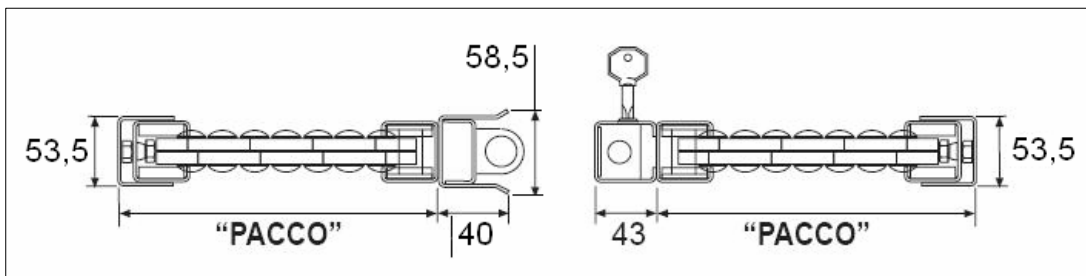

DISEGNI TECNICI CANCELLI ESTENSIBILI DIBIBLIND e BRIAREO (rev02032012)
TECHNICAL DRAWINGS FOR DIBIBLIND AND BRIAREO
EXTENDING GRILLES (rev02032012)

CANCELLETTO STANDARD AD 1 ANTA
PER FINESTRA
***SINGLE LEAF STANDARD EXTENDING
GRILLE FOR WINDOW***

CANCELLETTO
STANDARD A 2 ANTE
PER PORTA
FINESTRA
***DOUBLE LEAF
STANDARD
EXTENDING GRILLE
FOR FRENCH
WINDOW***

CANCELLETTO AD 1 ANTA PER
PORTAFINESTRA PER CONTROTELAIO
***SINGLE LEAF EXTENDING GRILLE FOR
FRENCH WINDOW WITH WALLED
SUBFRAME***