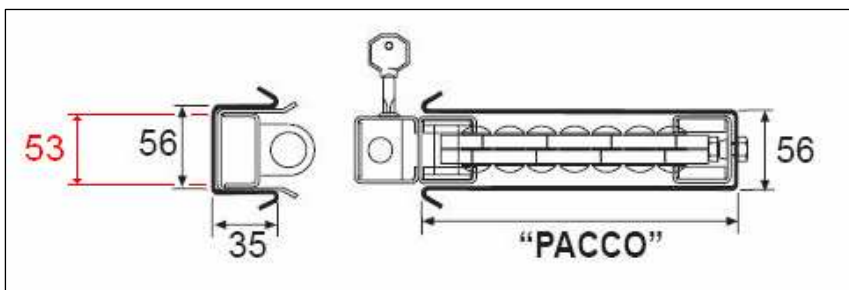

DISEGNI TECNICI CANCELLI ESTENSIBILI DIBIBLIND e BRIAREO (rev02032012)
TECHNICAL DRAWINGS FOR DIBIBLIND AND BRIAREO
EXTENDING GRILLES (rev02032012)

CANCELLETTO STANDARD AD 1 ANTA
PER FINESTRA
***SINGLE LEAF STANDARD EXTENDING
GRILLE FOR WINDOW***

CANCELLETTO
STANDARD A 2 ANTE
PER PORTA
FINESTRA
***DOUBLE LEAF
STANDARD
EXTENDING GRILLE
FOR FRENCH
WINDOW***

CANCELLETTO AD 1 ANTA PER
PORTAFINESTRA PER CONTROTELAIO
***SINGLE LEAF EXTENDING GRILLE FOR
FRENCH WINDOW WITH WALLED
SUBFRAME***