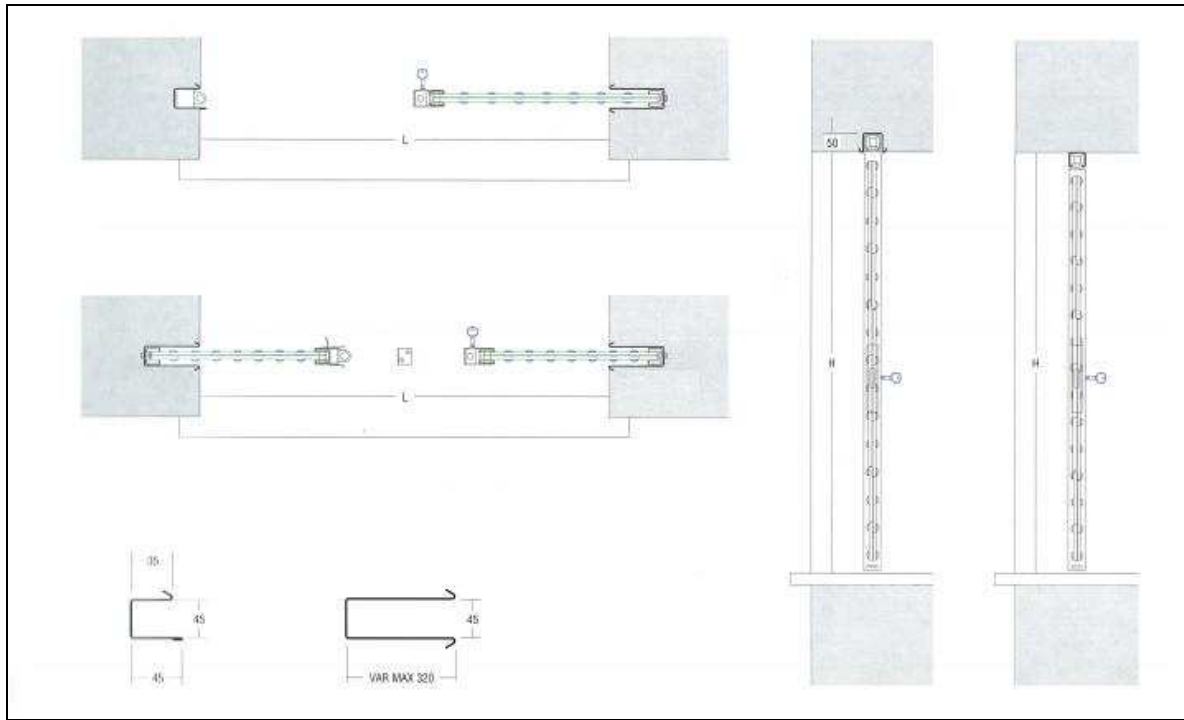

DISEGNI TECNICI CANCELLI ESTENSIBILI DIBIBLIND e BRIAREO (rev02032012)
TECHNICAL DRAWINGS FOR DIBIBLIND AND BRIAREO
EXTENDING GRILLES (rev02032012)

CANCELLETTO STANDARD AD 1 ANTA
PER FINESTRA
***SINGLE LEAF STANDARD EXTENDING
GRILLE FOR WINDOW***

CANCELLETTO
STANDARD A 2 ANTE
PER PORTA
FINESTRA
***DOUBLE LEAF
STANDARD
EXTENDING GRILLE
FOR FRENCH
WINDOW***

CANCELLETTO AD 1 ANTA PER
PORTAFINESTRA PER CONTROTELAIO
***SINGLE LEAF EXTENDING GRILLE FOR
FRENCH WINDOW WITH WALLED
SUBFRAME***

CANCELLETTO AD 2
ANTE PER
PORTAFINESTRA
PER CONTROTELAIO
***DOUBLE LEAF
EXTENDING GRILLE
FOR FRENCH
WINDOW WITH
WALLED SUBFRAME***

Cancelletto ad 1 anta a scomparsa con controtelaio
Single Leaf Extending Grille with Walled Subframe

Finestra e Cancelletto ad 1 anta a scomparsa con controtelaio
Window And Single Leaf Extending Grille with Walled Subframe