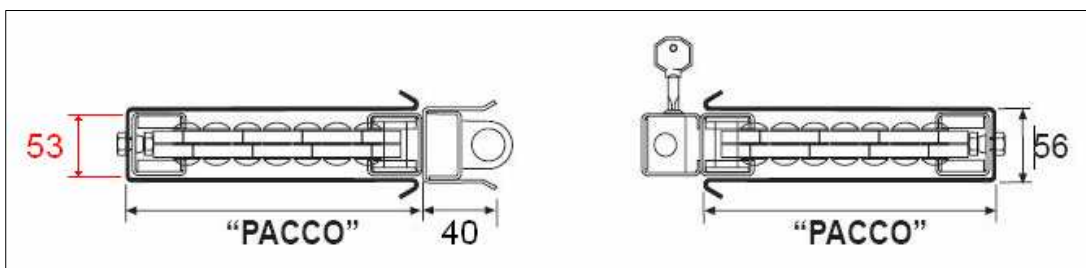

DISEGNI TECNICI CANCELLI ESTENSIBILI DIBIBLIND e BRIAREO (rev02032012)
TECHNICAL DRAWINGS FOR DIBIBLIND AND BRIAREO
EXTENDING GRILLES (rev02032012)

CANCELLETTO STANDARD AD 1 ANTA
PER FINESTRA
***SINGLE LEAF STANDARD EXTENDING
GRILLE FOR WINDOW***

CANCELLETTO
STANDARD A 2 ANTE
PER PORTA
FINESTRA
***DOUBLE LEAF
STANDARD
EXTENDING GRILLE
FOR FRENCH
WINDOW***

CANCELLETTO AD 1 ANTA PER
PORTAFINESTRA PER CONTROTELAIO
***SINGLE LEAF EXTENDING GRILLE FOR
FRENCH WINDOW WITH WALLED
SUBFRAME***

CANCELLETTO AD 2
ANTE PER
PORTAFINESTRA
PER CONTROTELAIO
***DOUBLE LEAF
EXTENDING GRILLE
FOR FRENCH
WINDOW WITH
WALLED SUBFRAME***

Cancelletto ad 1 anta a scomparsa con controtelaio
Single Leaf Extending Grille with Walled Subframe