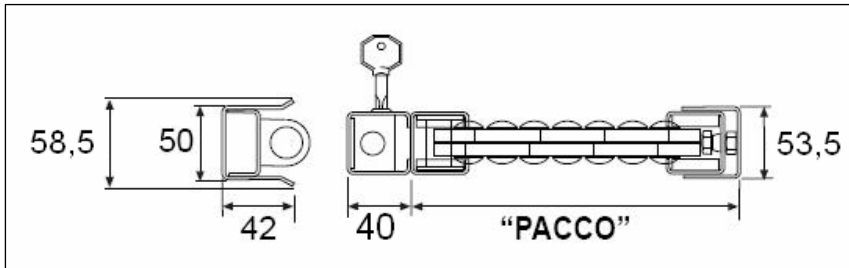

DISEGNI TECNICI CANCELLI ESTENSIBILI DIBIBLIND e BRIAREO (rev02032012)
TECHNICAL DRAWINGS FOR DIBIBLIND AND BRIAREO
EXTENDING GRILLES (rev02032012)

CANCELLETTO STANDARD AD 1 ANTA
PER FINESTRA
***SINGLE LEAF STANDARD EXTENDING
GRILLE FOR WINDOW***

CANCELLETTO
STANDARD A 2 ANTE
PER PORTA
FINESTRA
***DOUBLE LEAF
STANDARD
EXTENDING GRILLE
FOR FRENCH
WINDOW***

CANCELLETTO AD 1 ANTA PER
PORTAFINESTRA PER CONTROTELAIO
***SINGLE LEAF EXTENDING GRILLE FOR
FRENCH WINDOW WITH WALLED
SUBFRAME***