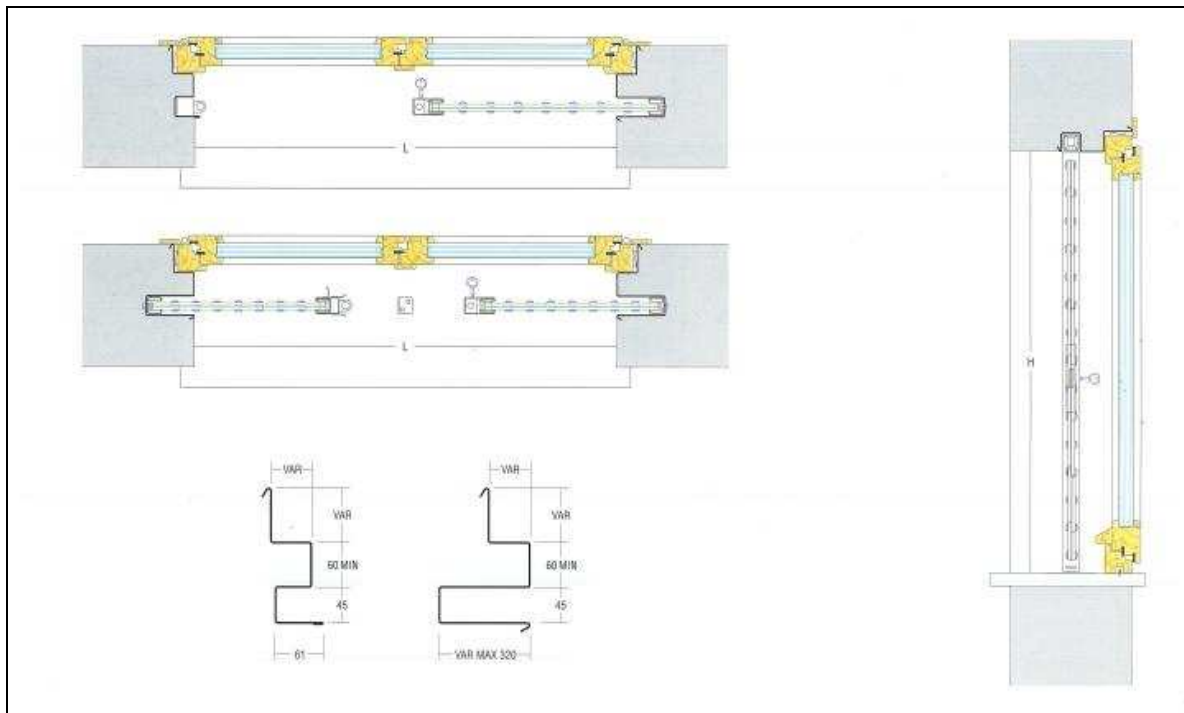

CANCELLETTO
STANDARD A 2 ANTE
PER PORTA
FINESTRA
***DOUBLE LEAF
STANDARD
EXTENDING GRILLE
FOR FRENCH
WINDOW***

CANCELLETTO AD 1 ANTA PER
PORTAFINESTRA PER CONTROTELAIO
***SINGLE LEAF EXTENDING GRILLE FOR
FRENCH WINDOW WITH WALLED
SUBFRAME***

CANCELLETTO AD 2
ANTE PER
PORTAFINESTRA
PER CONTROTELAIO
***DOUBLE LEAF
EXTENDING GRILLE
FOR FRENCH
WINDOW WITH
WALLED SUBFRAME***

Cancelletto ad 1 anta a scomparsa con controtelaio
Single Leaf Extending Grille with Walled Subframe